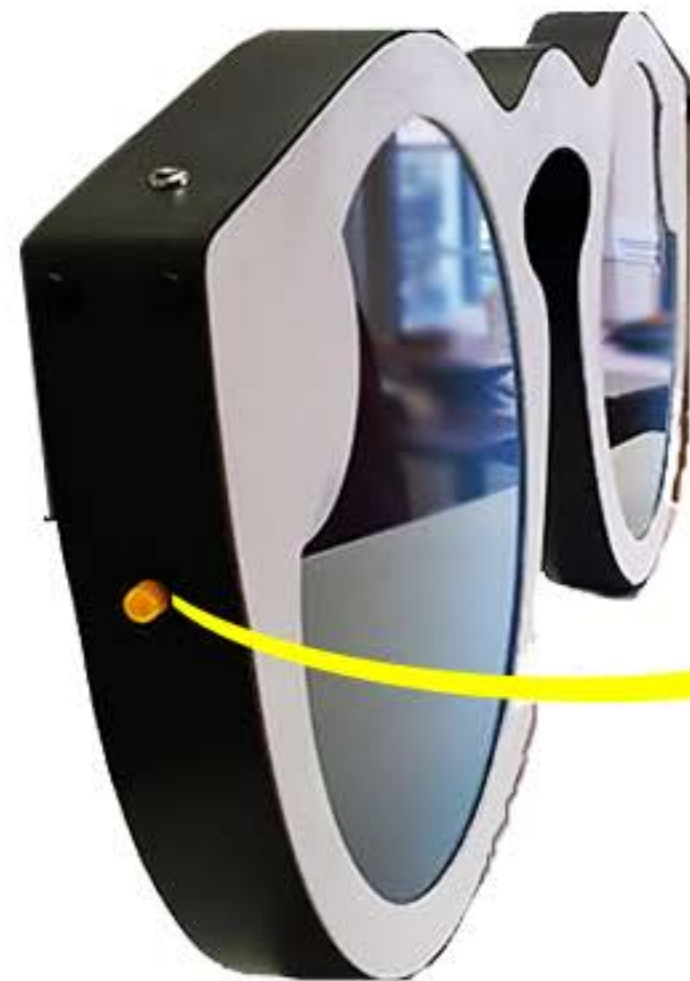

Snap Spectacles lightbox instructions

Unpack lightbox using hex key
located in the shipping pouch.

Set the lightbox on a table or other flat surface

Locate yellow power plug cap

and remove the cap

Plug power supply into lightbox